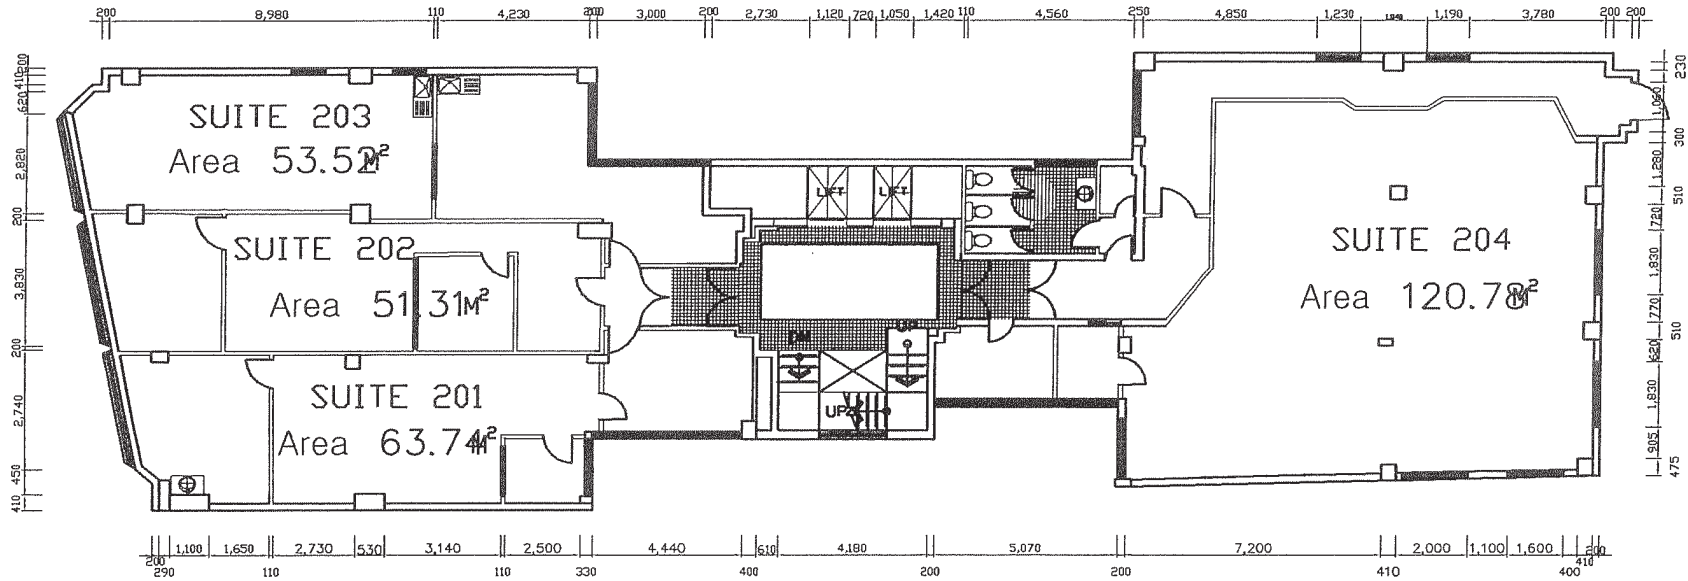

QUEEN STREET

Legend:

- VINYL (Hatched pattern)
- TILE (Grid pattern)
- CARPET (White)

NO	DATE	REVISION DESCRIPTION	DRWN	CHK'D	APPD	PROJECT NAME	APPROVED BY	CHK'D BY	SCALE	DRAWING NAME	B.C.C NO	JOB NO	REV NO
						DINGWALL BLD			1:100	LEVEL 2			
						DESIGNED BY	CHK'D BY	DATE	19/09/05				
								DRWN BY	Michelle YU			SHEET NO	10-4