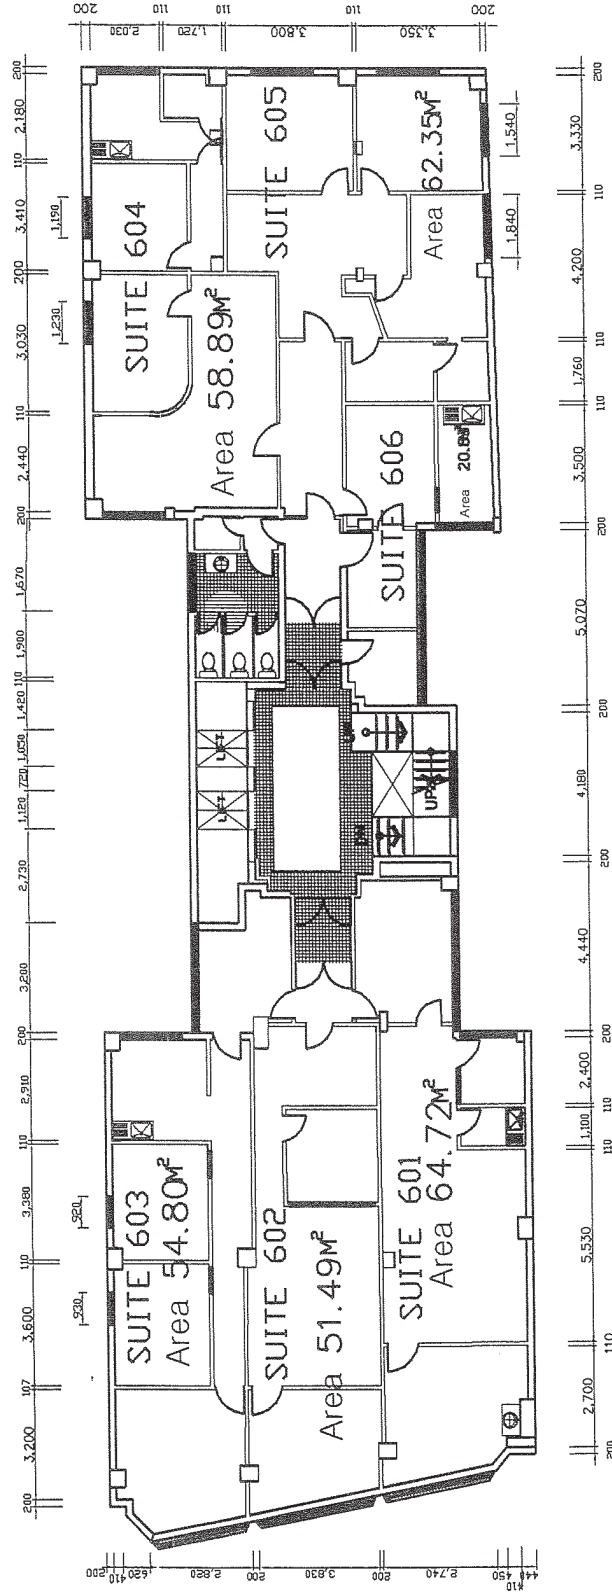

VINYL

TILE

CARPET

QUEEN STREET

APPROVED BY		SCALE 1:100		ISSUING NAME		BCC NO		JOB NO		REV NO	
DESIGNED BY		DATE 19/09/05		LEVEL 6		DRWG NO				SHEET NO 10-8	
DRAWN BY		CHECKED BY		PROJECT NAME		DRAWN BY					
CORRECTED BY				DINGWALL BLD		REVISED BY					
						REVISED DESCRIPTION					
NO		DATE		REVISED DESCRIPTION		DRAWN		CHECKED		APPD	